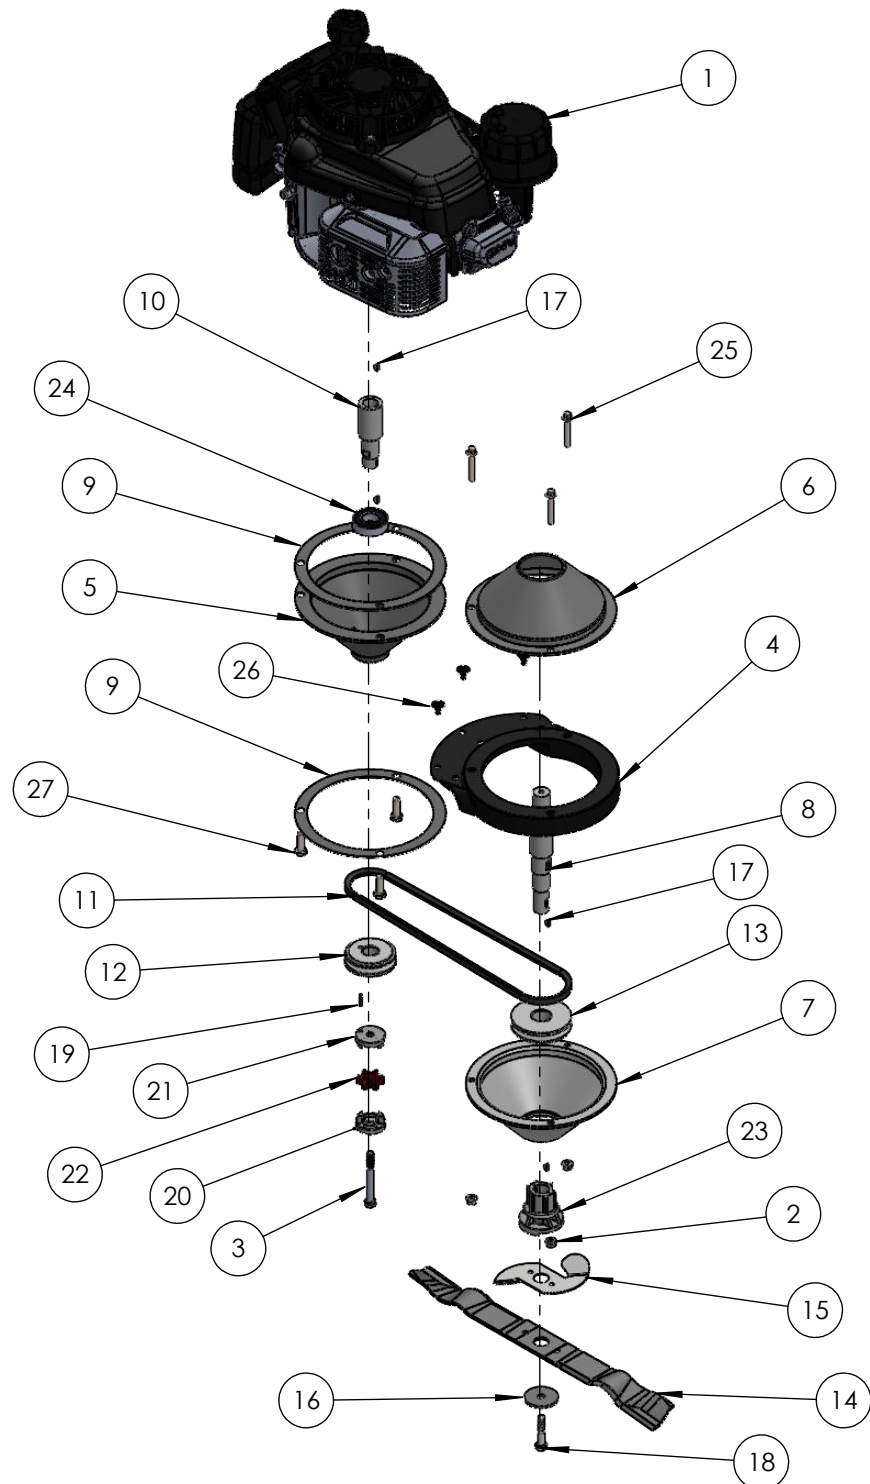

Nome	Data
Disegnato	Bianchi	03/08/2021
Controllato	Fumagalli	03/08/2021
A meno che non diversamente specificato le dimensioni sono espresse in mm.		
Quote senza indicazioni di tolleranza in accordo con la normativa ISO DIN 2768 mK.		
Proprietà della GRIN s.r.l. E' vietato a termini di legge l'uso, la duplicazione e la costruzione di quanto rappresentato.		

Descrizione:

SPM53A KW