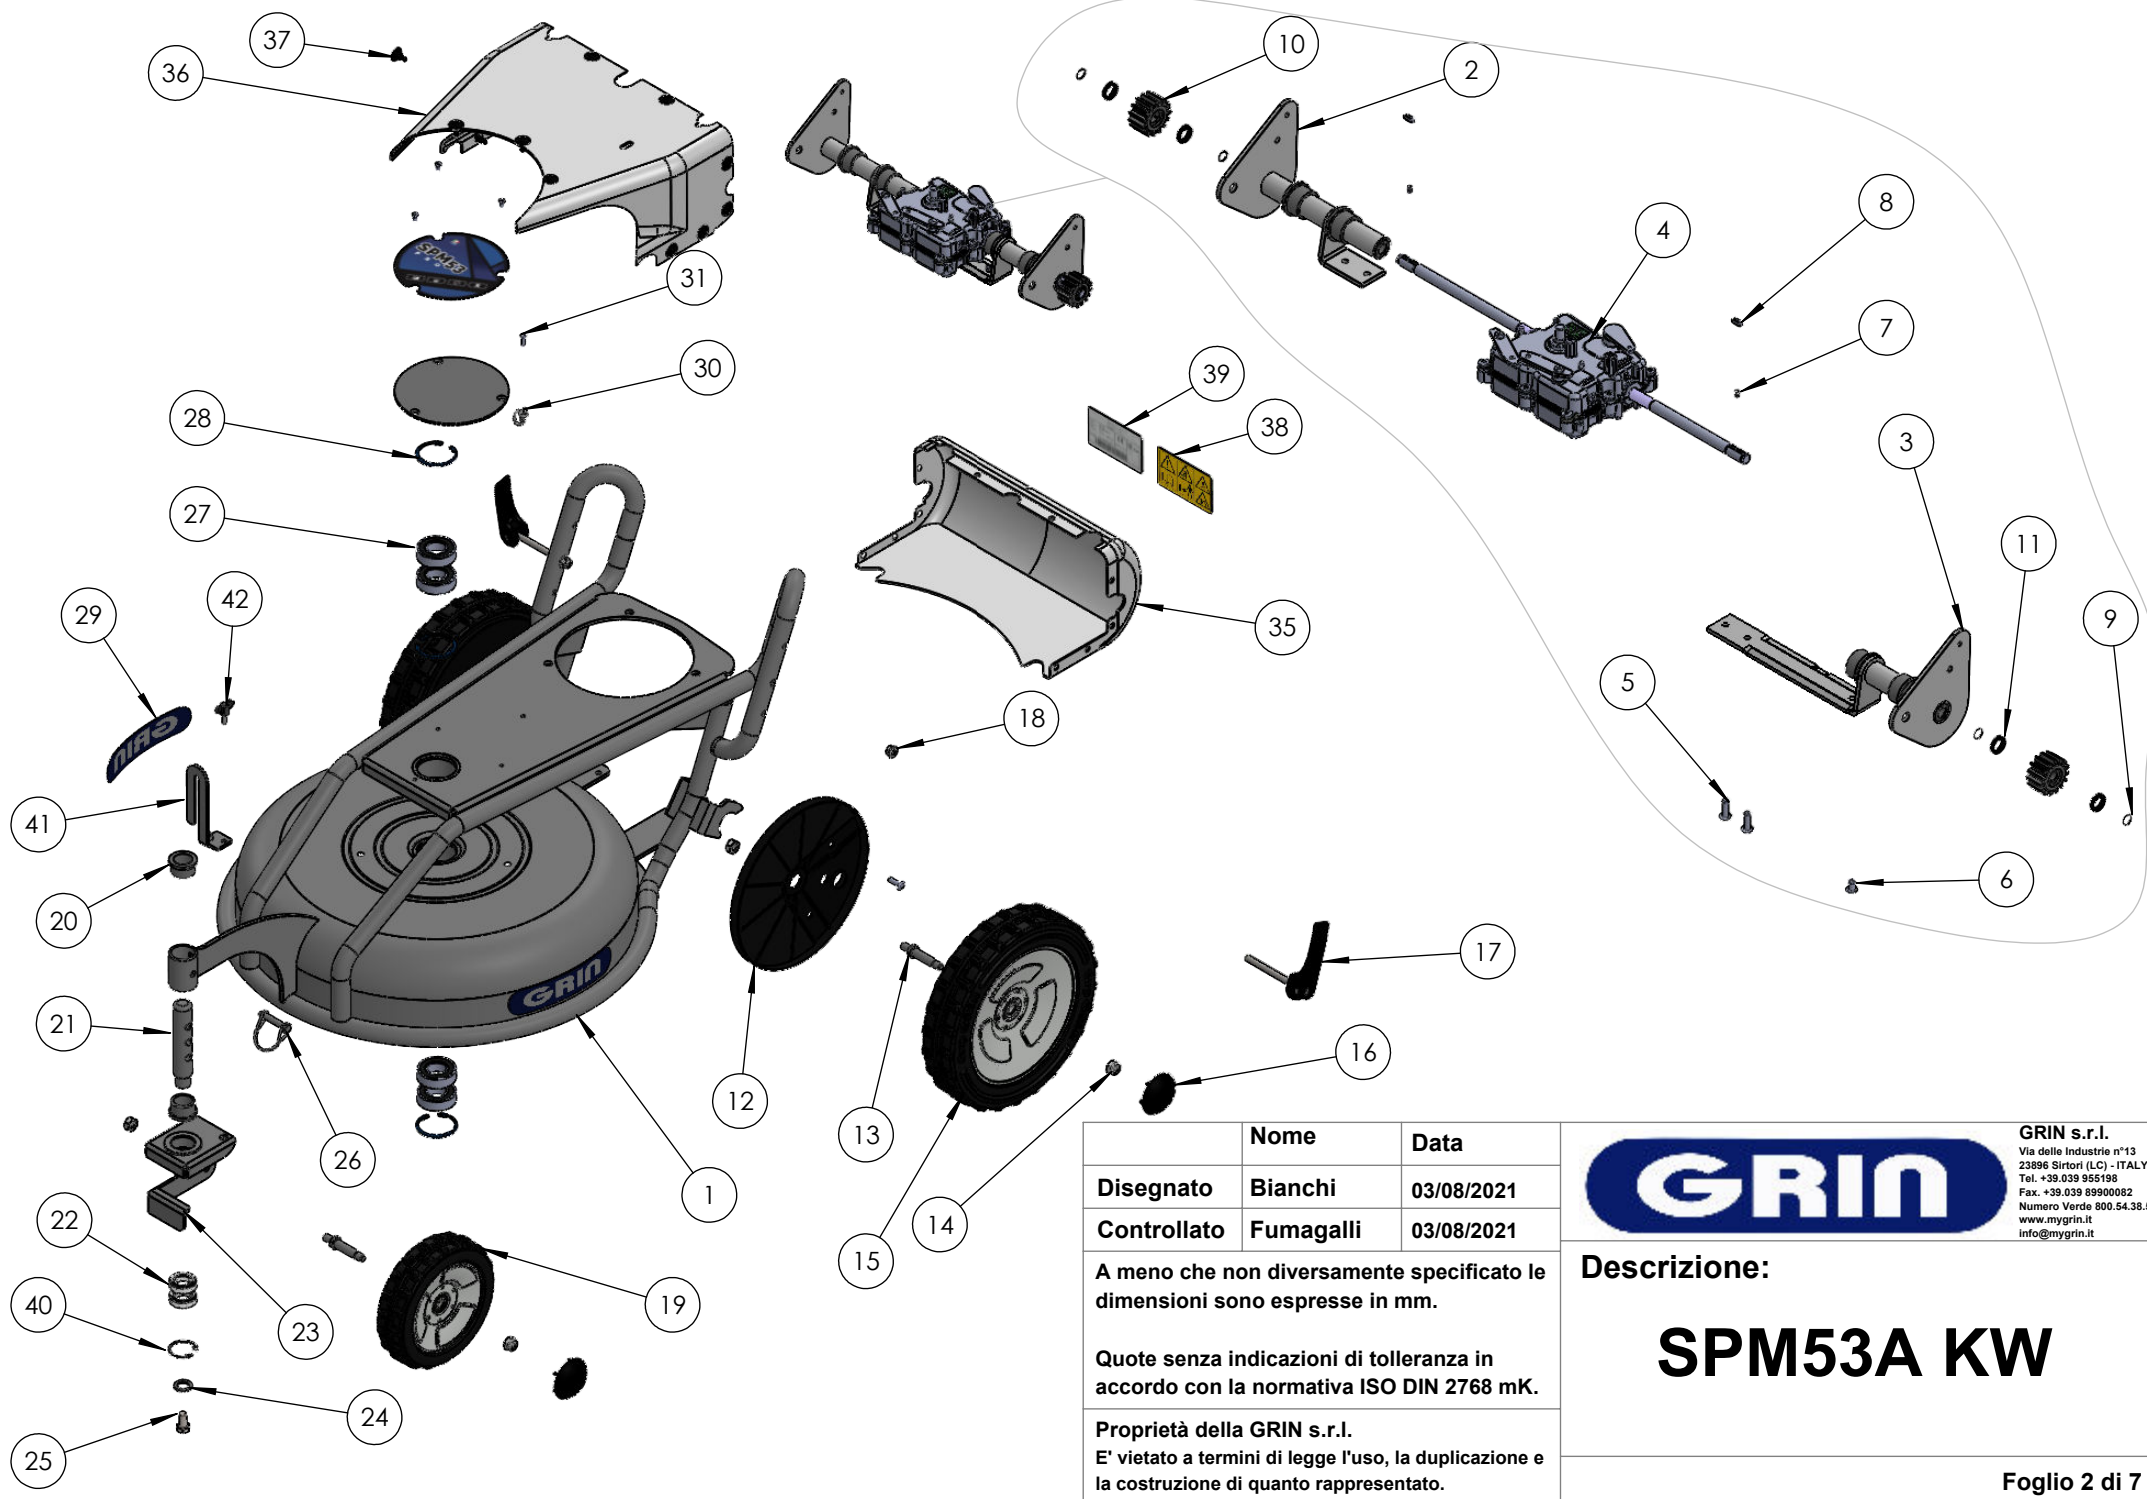

Nome	Data
Disegnato	Bianchi	03/08/2021
Controllato	Fumagalli	03/08/2021
A meno che non diversamente specificato le dimensioni sono espresse in mm.		
Quote senza indicazioni di tolleranza in accordo con la normativa ISO DIN 2768 mK.		
Proprietà della GRIN s.r.l. E' vietato a termini di legge l'uso, la duplicazione e la costruzione di quanto rappresentato.		

GRIN s.r.l.
Via delle Industrie n°13
23896 Sirtori (LC) - ITALY
Tel. +39.039 955198
Fax. +39.039 8990082
Numero Verde 800.54.38.58
www.mygrin.it
info@mygrin.it

Descrizione:
SPM53A KW