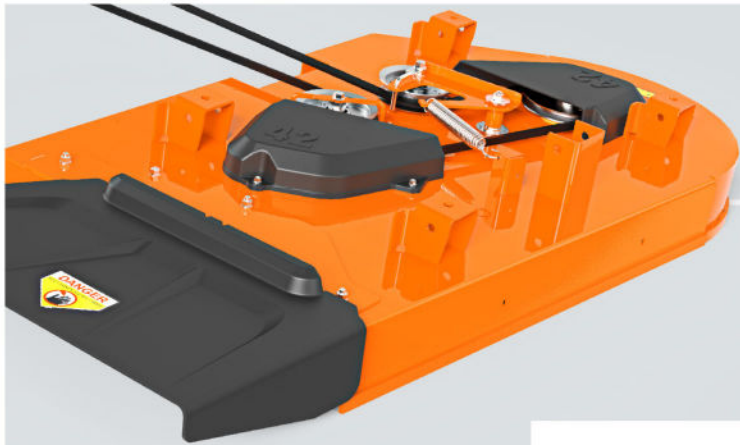

### **MOWER DECK**

Choose from a 34-inch stamped deck, or a 42 or 52-inch fabricated deck.

### **COMFORTABLE SEATS**

The high back seat with natural airflow enhances operator comfort while keeping you cool.