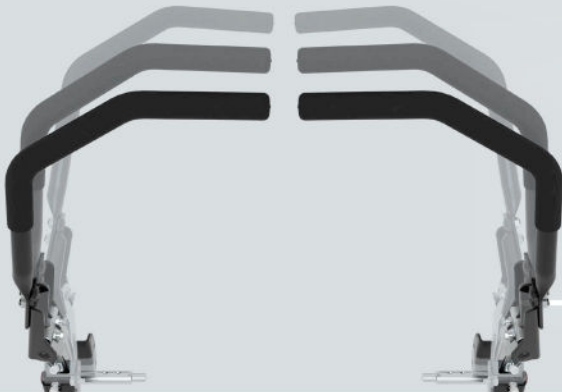

STEERING TECHNOLOGY

Two independent steering levers provide infinite maneuverability.